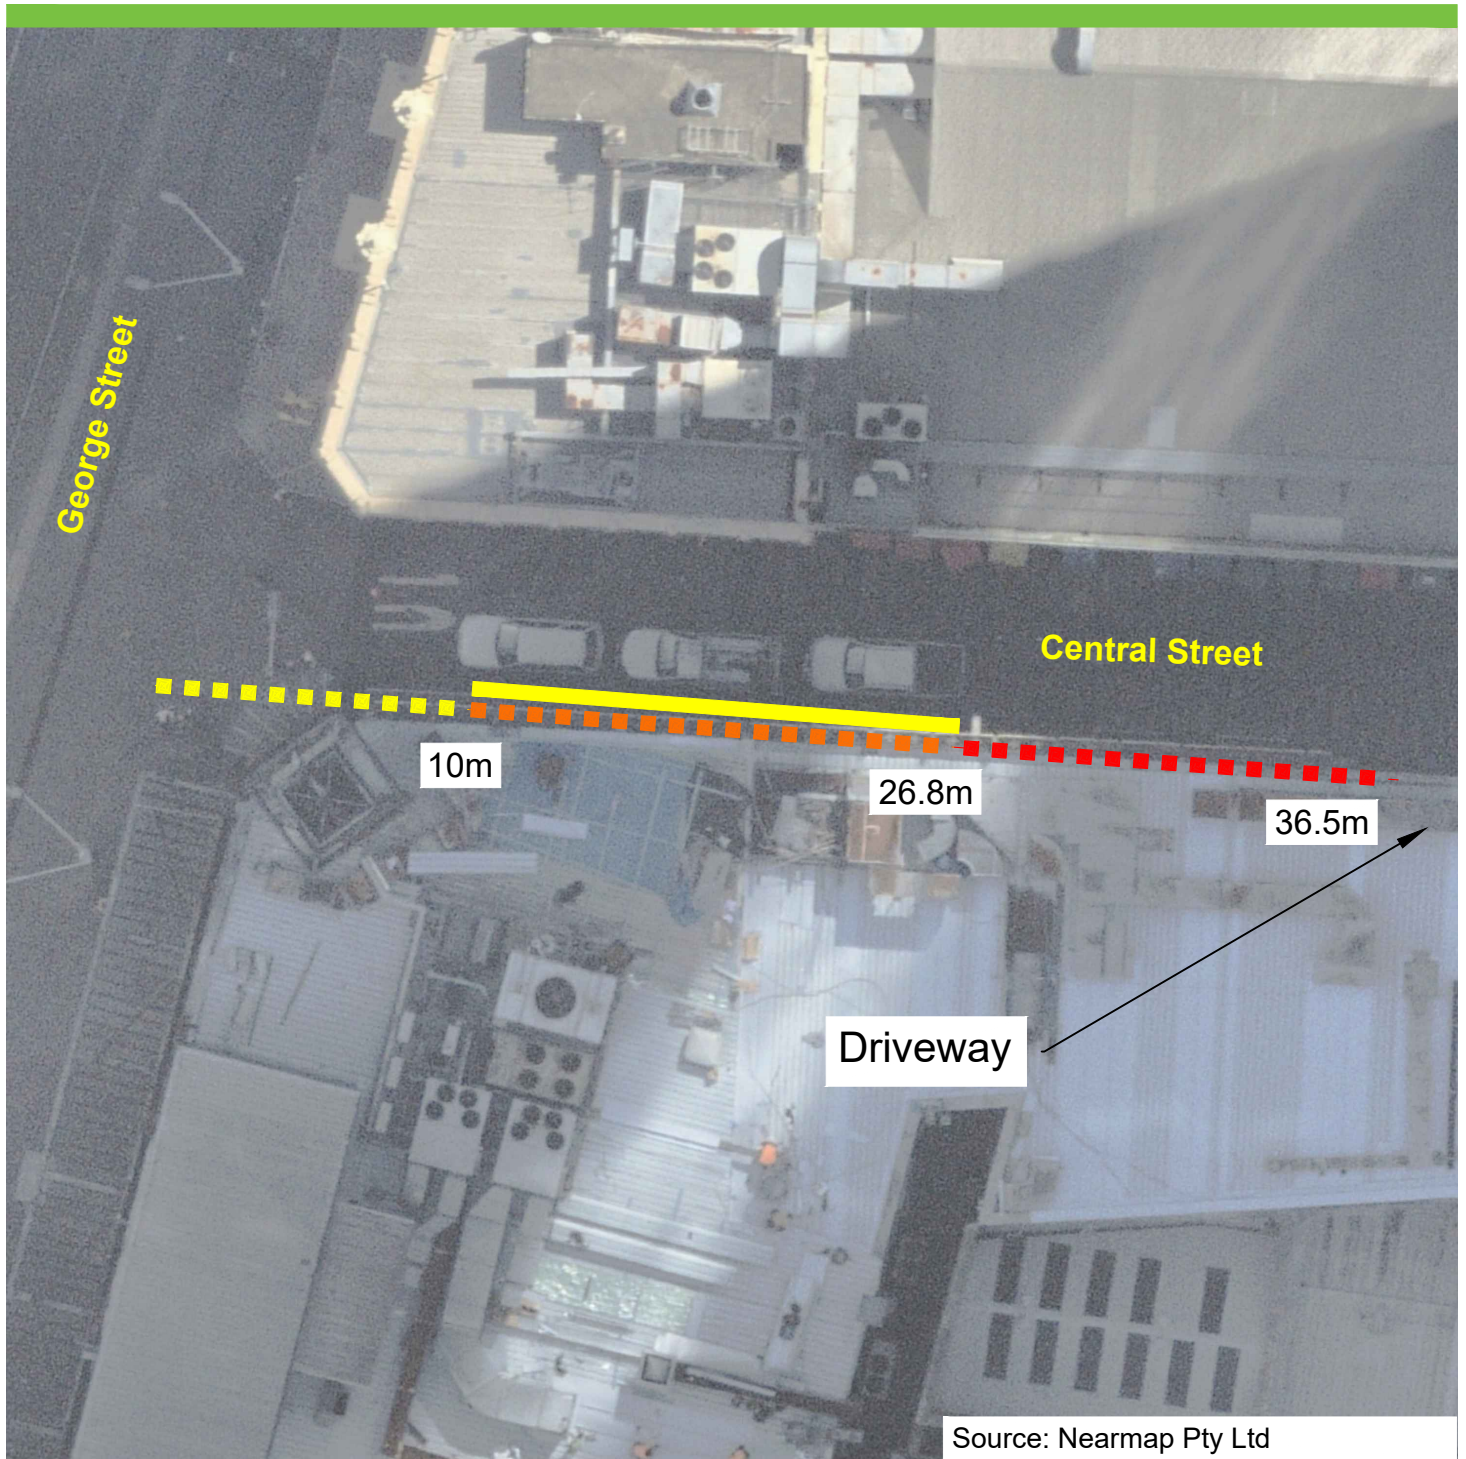

Central Street, Sydney Proposed parking changes

Existing

- ■ ■ "No Stopping"
- ■ ■ "No Parking"
- ■ ■ "Loading Zone 7am-6pm Mon -Fri, 7am-10pm Sat"

Proposed

- ■ ■ "No Stopping"